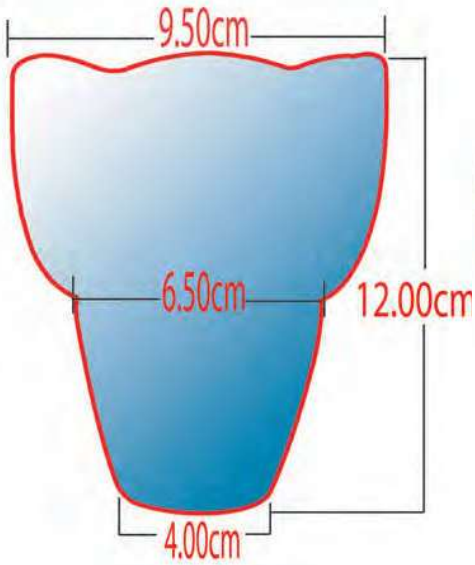

No.7806-20 Color - Clear 8.5x10.5cm

No.7806-22 Color - White 8.5x10.5cm

No..7805-30 Color/Clear 9.5x15cm

No..7805-32 Color/White 9.5x15cm

7840-10_Wh 23x7cm

7840-10_Br 23x7cm

7840-10_LBr 23x7cm

7840-20_Red 20x11cm

7840-20_Blue 20x11cm

7840-22_RedWh 20x11cm

7840-22_BlueWh 20x11cm

No.7840-90 Holy Water Bowl

No.7805-34 Color/Clear 8x13cm

No.7805-36 Color/White 8x13cm

No.7805-62 Size h: 14 x 10,5cm

No.7805-52 Size h: 13 x 10cm