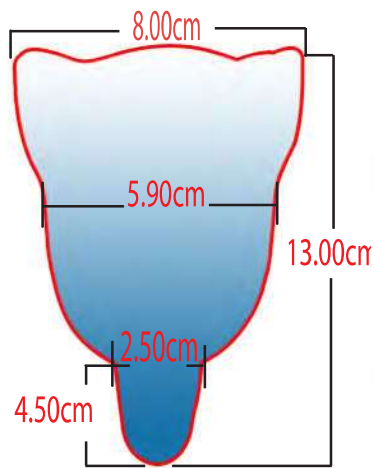

Measurement Chart
No.7805-34 & No.7805-36