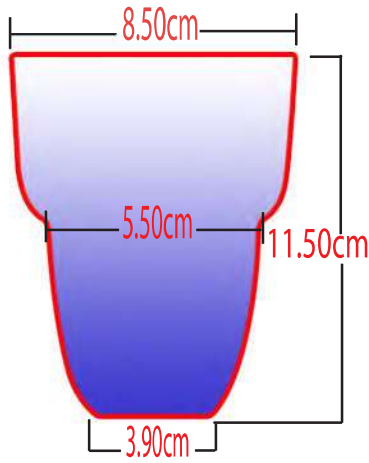

Measurement Chart
No.7801-20 S & No.7801-22 S

Measurement Chart
No.7801-20 F & No.7801-22 F