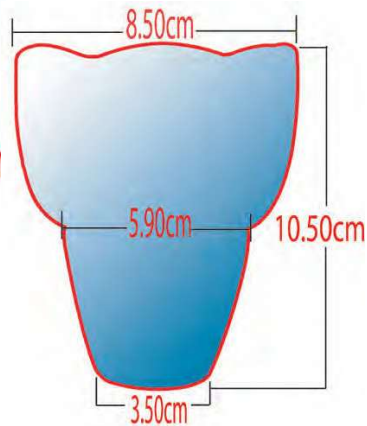

Measurement Chart
No.7806-20 & No.7806-22